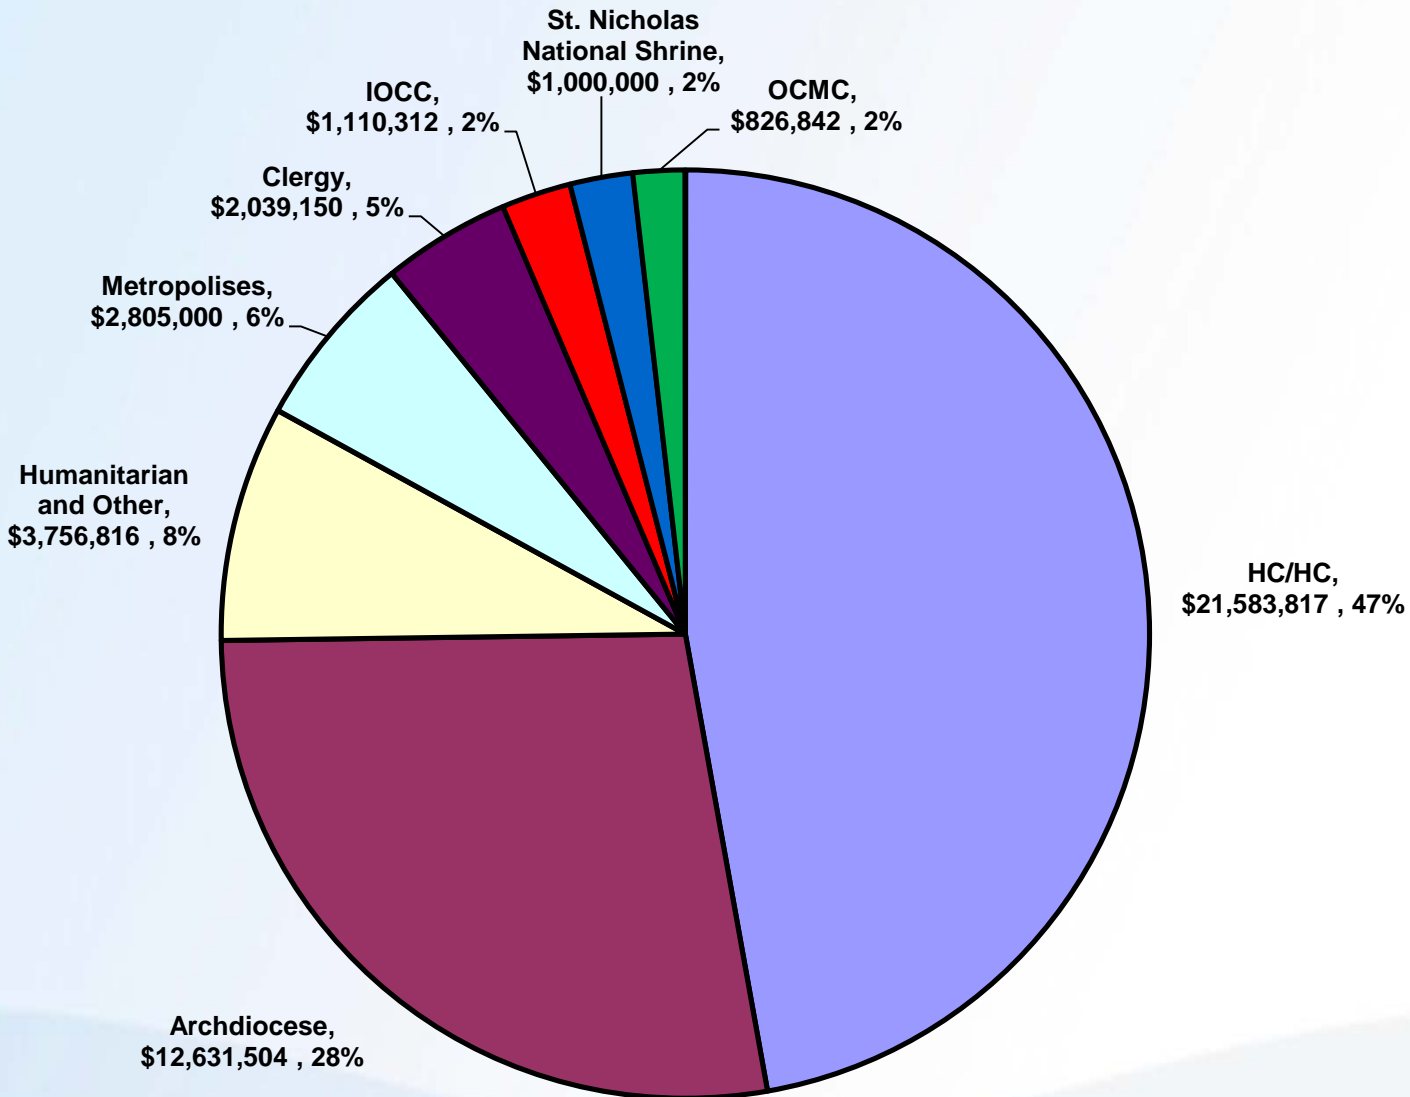

Leadership 100[®]

GRANTS

TOTAL GRANTS DISTRIBUTED SINCE INCEPTION: \$45,753,441.