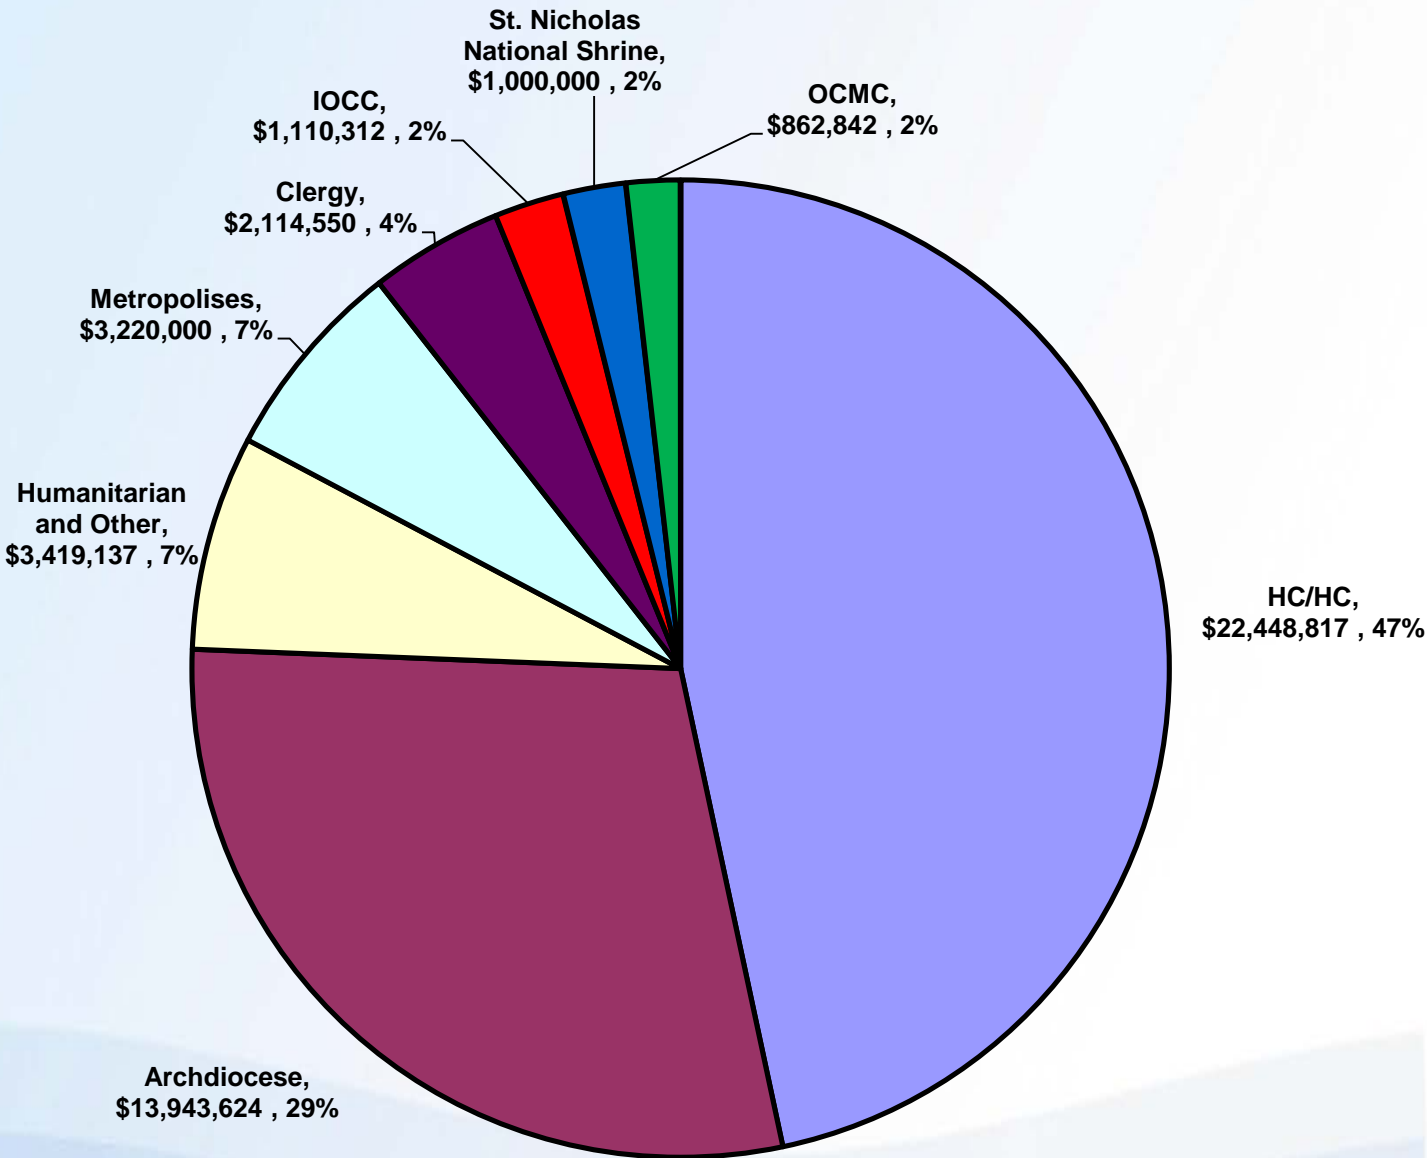

Leadership 100[®]

GRANTS

TOTAL GRANTS DISTRIBUTED SINCE INCEPTION: \$48,119,282.