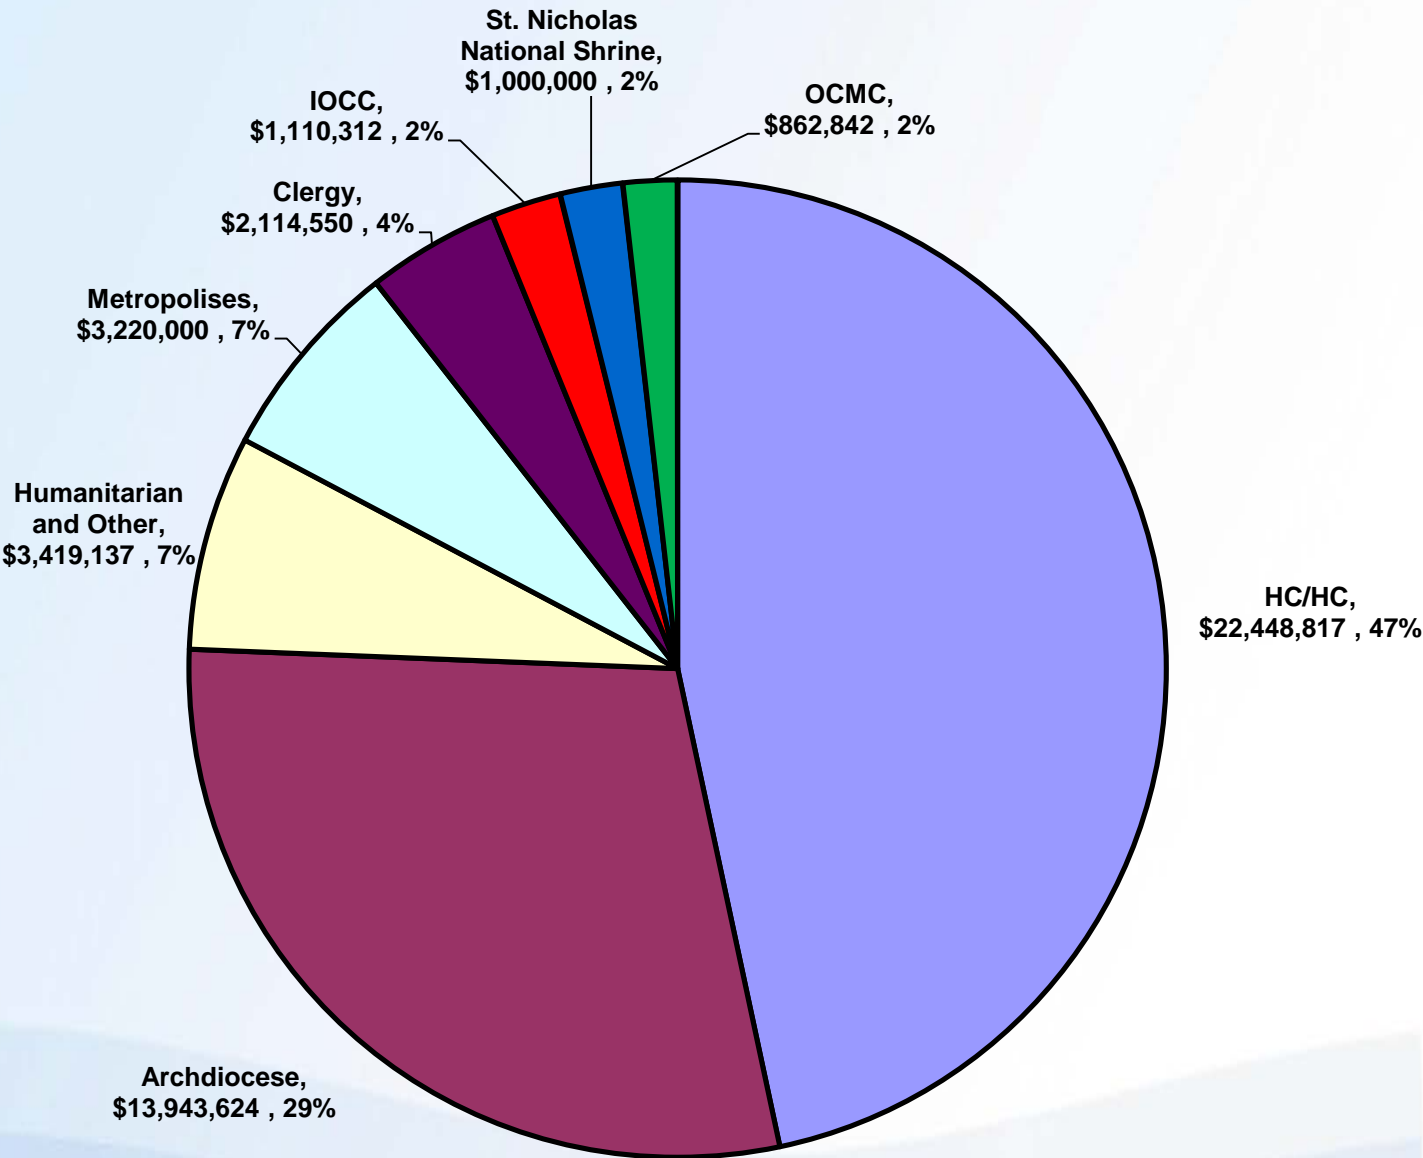

Leadership 100
®
GRANTS

TOTAL GRANTS DISTRIBUTED SINCE INCEPTION: \$48,119,282.