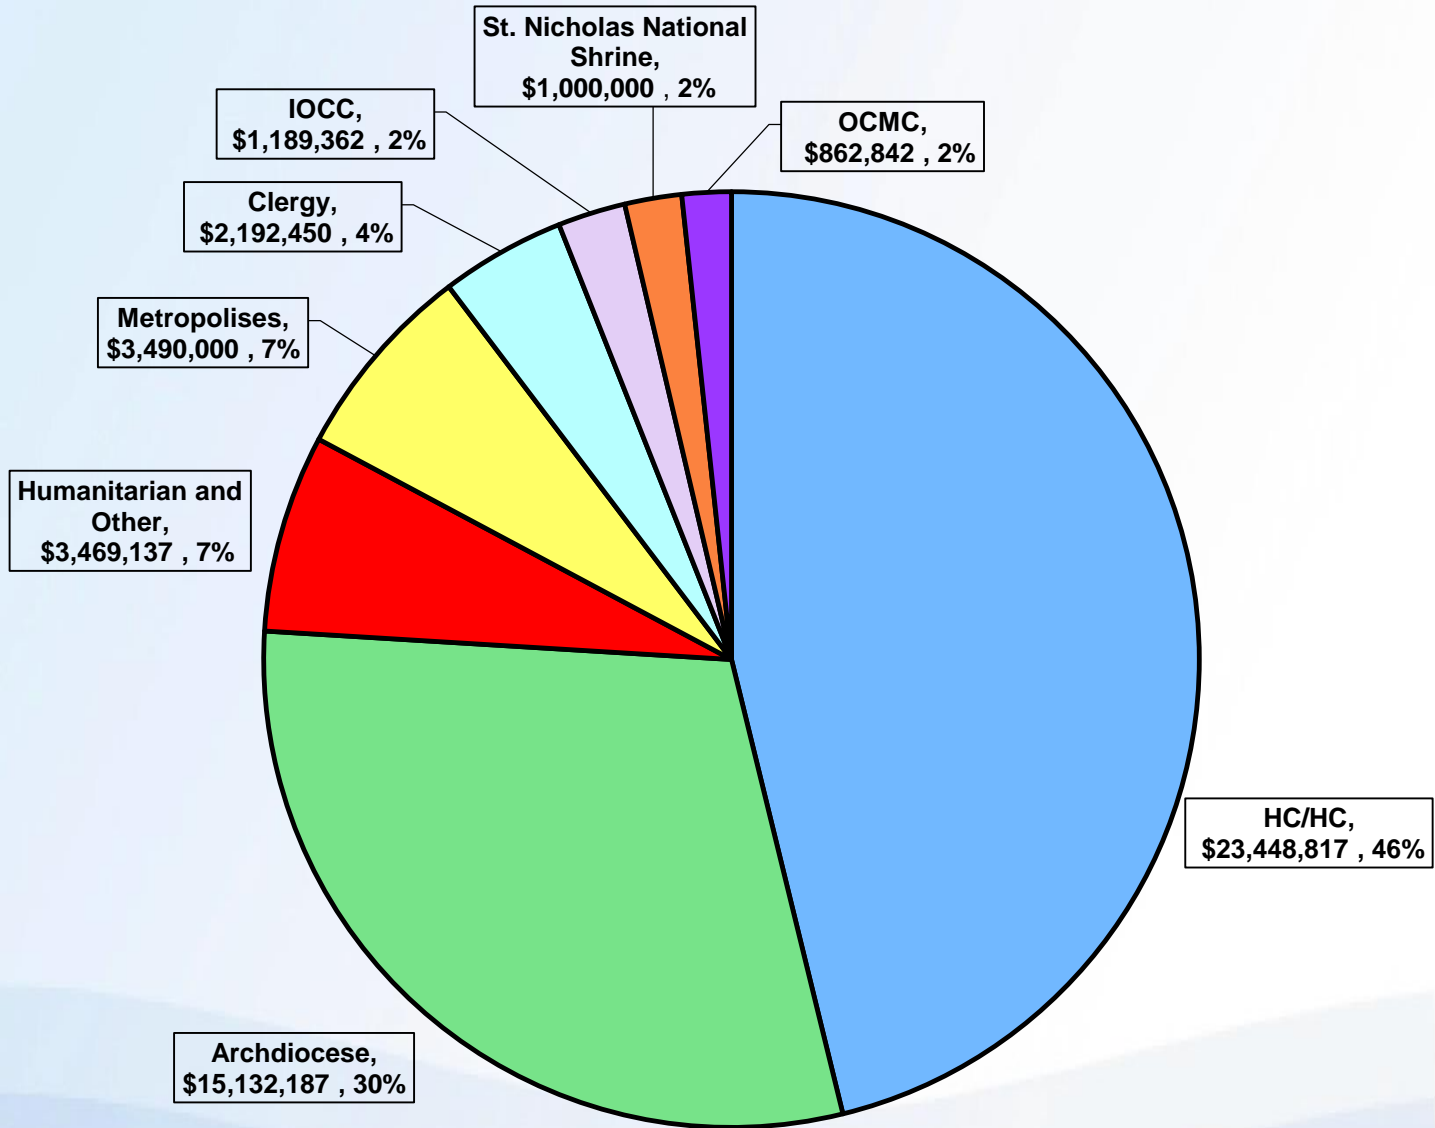

*Leadership 100*  
®  
**GRANTS**

**TOTAL GRANTS DISTRIBUTED SINCE INCEPTION: \$50,784,795.**