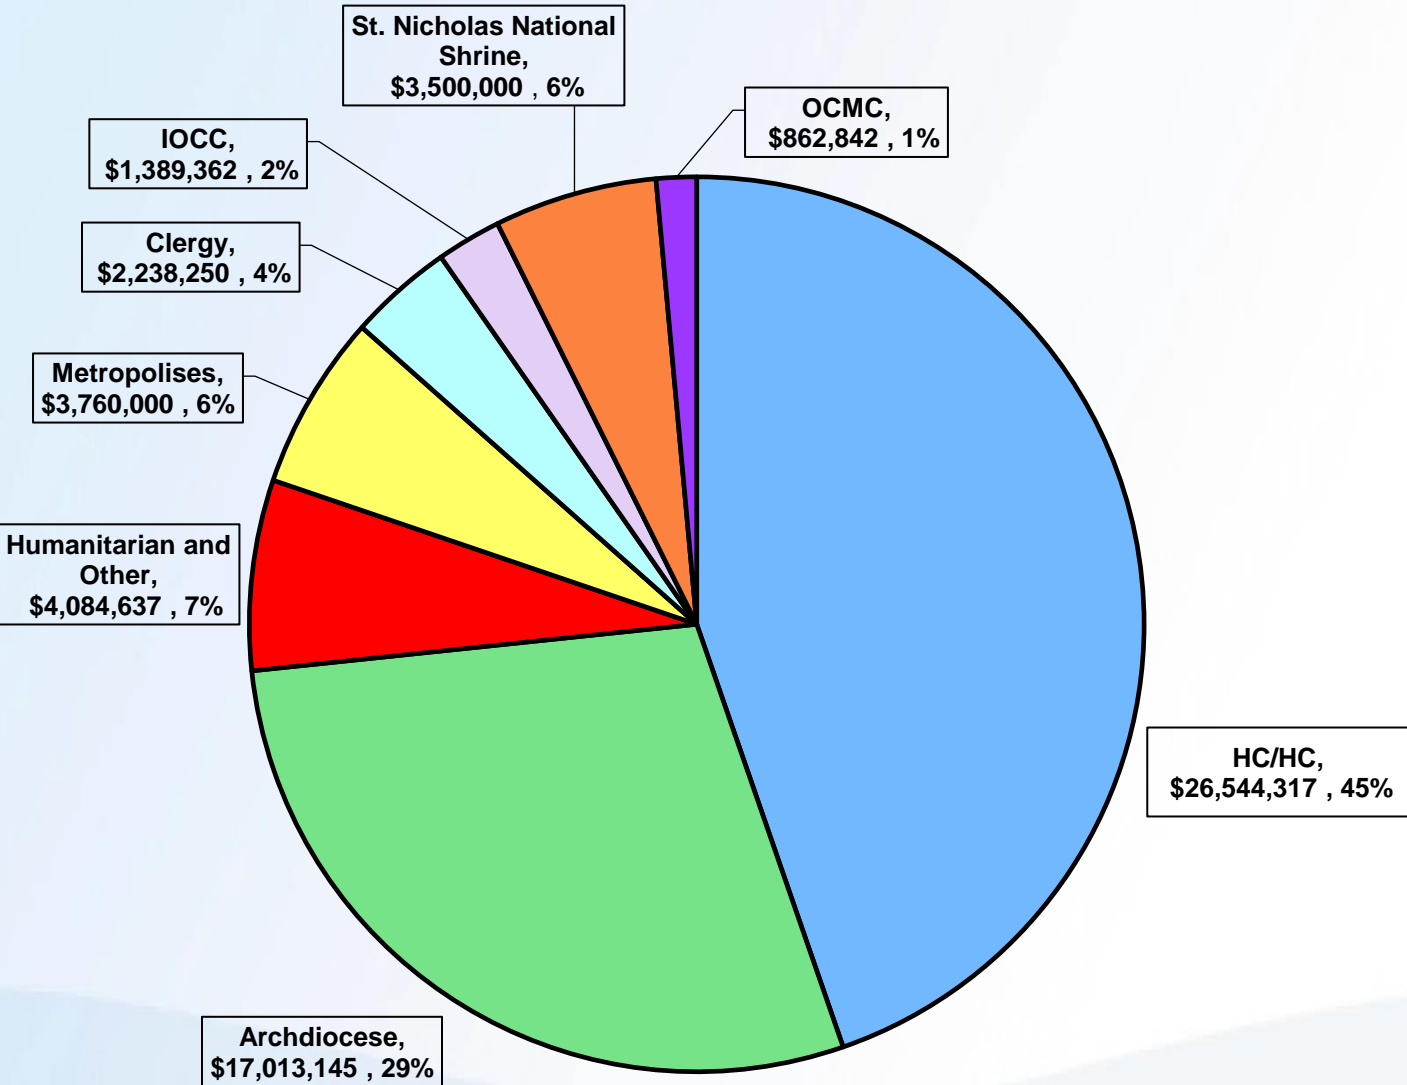

Leadership 100
®
GRANTS

TOTAL GRANTS DISTRIBUTED SINCE INCEPTION: \$59,392,553.