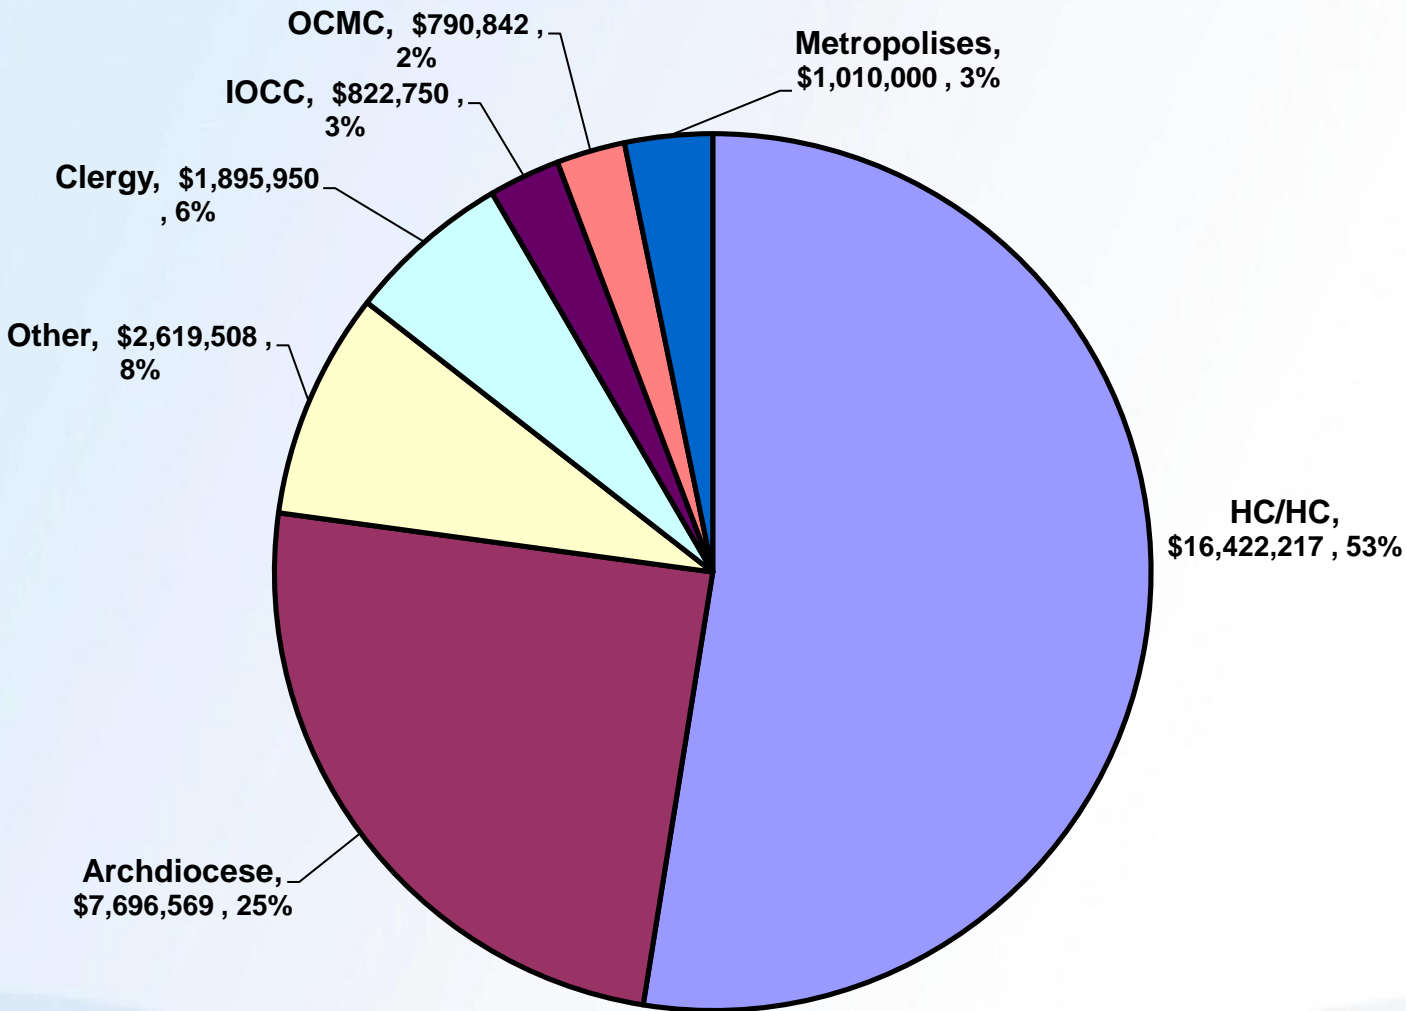

Leadership 100[®]

GRANTS

TOTAL GRANTS DISTRIBUTED SINCE INCEPTION: \$31,257,836.